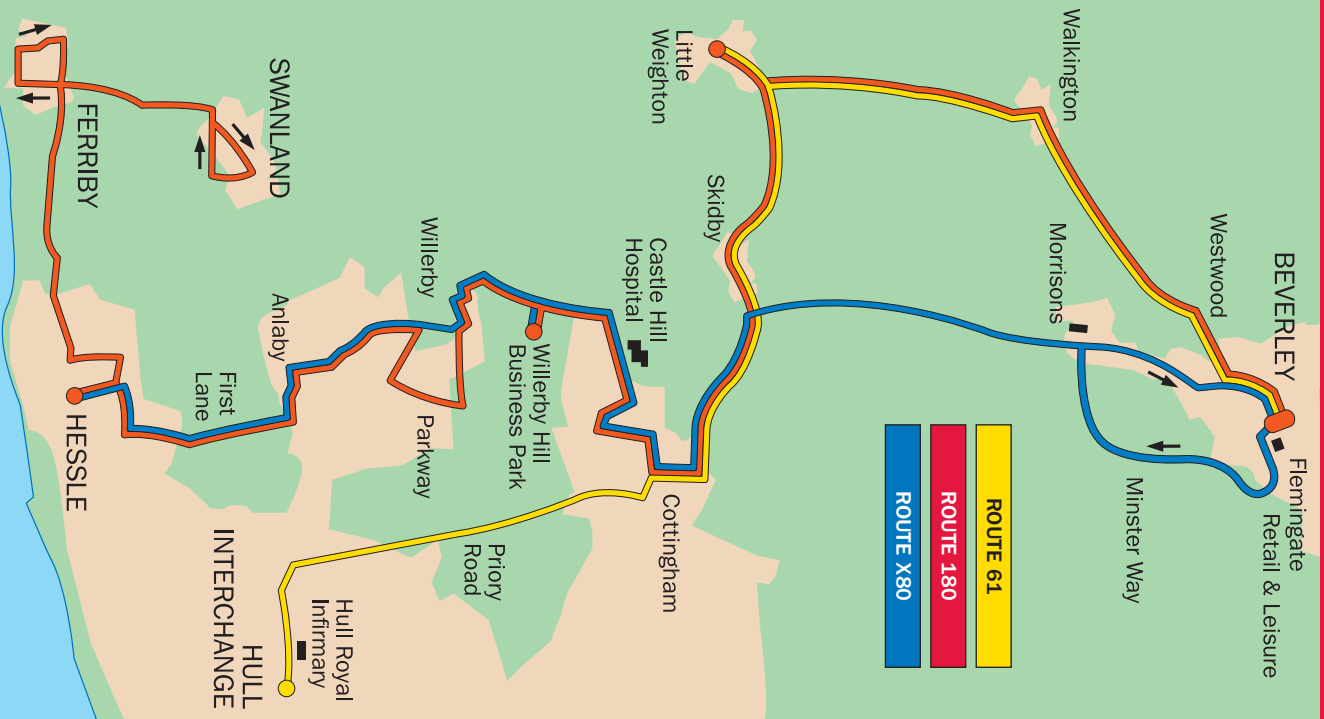

# Your bus routes

Beverley : Walkington : Cottingham : Hull/Hessle

- ROUTE 61**
- ROUTE 180**
- ROUTE X80**

Local Bus Travel Centre, Sow Hill Bus Station, Beverley.  
 Busline: 01482 59 29 29 | www.eyms.co.uk | www.twitter.com/EVBuses